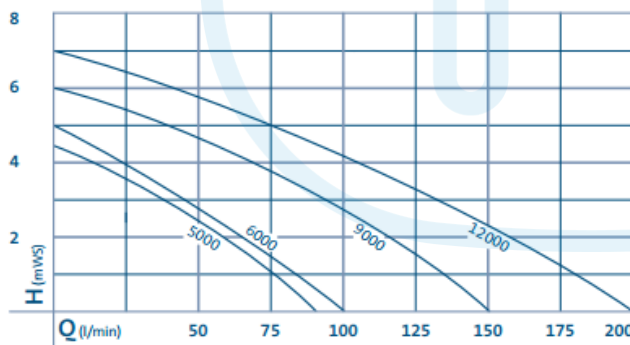

Product characteristics at a glance

- Extremely quiet operation
- Easy adjustment of the flow rate
- Integrated thermal protection – from 600 onwards
- Suitable for wet or dry installations
- Energy-efficient thanks to low energy consumption
- Frost protected up to –20°C
- High-quality workmanship with stainless steel
- Priming even at low water levels
- Removable pedestal for installation where space is at a premium

Aquarius Universal Premium 5000 – 12000

Aquarius Universal Premium 5000 / 6000

Aquarius Universal Premium 5000

Aquarius Universal Premium 6000		
Dimensions (L x W x H)	[mm]	315 x 140 x 130
Rated voltage	[V/Hz]	220 – 240 V / 50 Hz
Power consumption	[W]	110
Power cable length	[m]	10
Net weight	[kg]	3.50
Max. flow rate	[l/min]	100
Max. flow rate	[l/h]	6000
Max. head height	[m]	5.00
Connection, pressure-side	[inch]	1
Connection, suction-side	[inch]	1 ½
Connection for hoses	[inch]	1, 1 ¼, 1 ½
Filter intake surface	[cm²]	200
Electronic adjustment		Yes
Order no.		56637