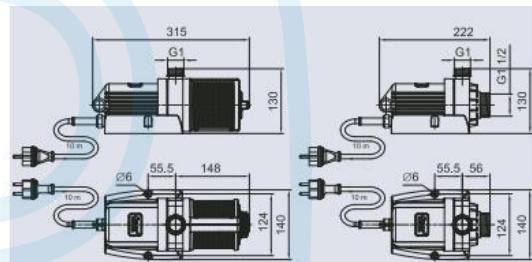

Product characteristics at a glance

- Extremely quiet operation
- Easy adjustment of the flow rate
- Integrated thermal protection – from 600 onwards
- Suitable for wet or dry installations
- Energy-efficient thanks to low energy consumption
- Frost protected up to –20°C
- High-quality workmanship with stainless steel
- Priming even at low water levels
- Removable pedestal for installation where space is at a premium

Aquarius Universal Premium 5000 – 12000

Aquarius Universal Premium 5000 / 6000

Aquarius Universal Premium 5000

Aquarius Universal Premium 6000		
Dimensions (L x W x H)	[mm]	315 x 140 x 130
Rated voltage	[V/Hz]	220 – 240 V / 50 Hz
Power consumption	[W]	110
Power cable length	[m]	10
Net weight	[kg]	3.50
Max. flow rate	[l/min]	100
Max. flow rate	[l/h]	6000
Max. head height	[m]	5.00
Connection, pressure-side	[inch]	1
Connection, suction-side	[inch]	1 ½
Connection for hoses	[inch]	1, 1 ¼, 1 ½
Filter intake surface	[cm²]	200
Electronic adjustment		Yes
Order no.		56637