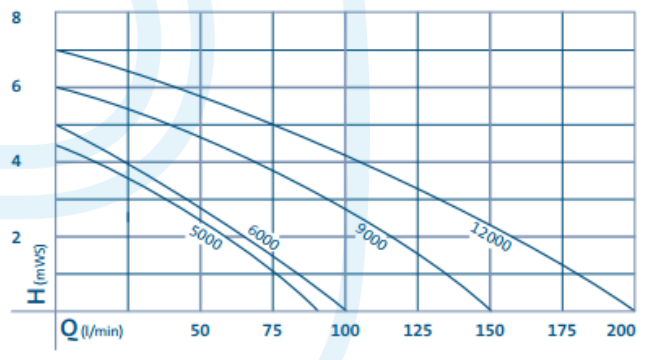

Product characteristics at a glance

- Extremely quiet operation
- Easy adjustment of the flow rate
- Integrated thermal protection – from 600 onwards
- Suitable for wet or dry installations
- Energy-efficient thanks to low energy consumption
- Frost protected up to -20°C
- High-quality workmanship with stainless steel
- Priming even at low water levels
- Removable pedestal for installation where space is at a premium

Aquarius Universal Premium 5000 – 12000

Aquarius Universal Premium 12000		
Dimensions (L x W x H)	[mm]	337 x 161 x 158
Rated voltage	[V/Hz]	220 – 240 V / 50 Hz
Power consumption	[W]	270
Power cable length	[m]	10
Net weight	[kg]	5.45
Max. flow rate	[l/min]	200
Max. flow rate	[l/h]	12000
Max. head height	[m]	7.00
Connection, pressure-side	[inch]	1 ½
Connection, suction-side	[inch]	1 ½
Connection for hoses	[inch]	1, 1 ¼, 1 ½
Filter intake surface	[cm ²]	223
Electronic adjustment		Yes
Order no.		56879