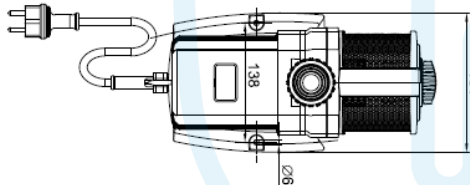

Product characteristics at a glance

- Extremely quiet operation
- Easy adjustment of the flow rate
- Integrated thermal protection – from 600 onwards
- Suitable for wet or dry installations
- Energy-efficient thanks to low energy consumption
- Frost protected up to -20°C
- High-quality workmanship with stainless steel
- Priming even at low water levels
- Removable pedestal for installation where space is at a premium

Aquarius Universal Premium 5000 – 12000

Aquarius Universal Premium 12000		
Dimensions (L x W x H)	[mm]	337 x 161 x 158
Rated voltage	[V/Hz]	220 – 240 V / 50 Hz
Power consumption	[W]	270
Power cable length	[m]	10
Net weight	[kg]	5.45
Max. flow rate	[l/min]	200
Max. flow rate	[l/h]	12000
Max. head height	[m]	7.00
Connection, pressure-side	[inch]	1 ½
Connection, suction-side	[inch]	1 ½
Connection for hoses	[inch]	1, 1 ¼, 1 ½
Filter intake surface	[cm ²]	223
Electronic adjustment		Yes
Order no.		56879