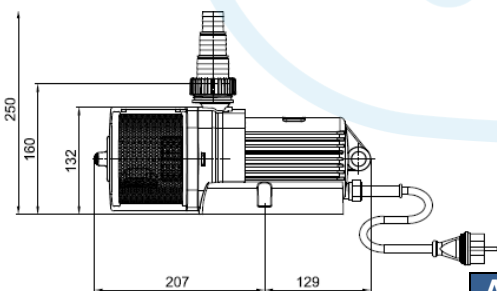

Product characteristics at a glance

- Extremely quiet operation
- Easy adjustment of the flow rate
- Integrated thermal protection – from 600 onwards
- Suitable for wet or dry installations
- Energy-efficient thanks to low energy consumption
- Frost protected up to -20°C
- High-quality workmanship with stainless steel
- Priming even at low water levels
- Removable pedestal for installation where space is at a premium

Aquarius Universal Premium 5000 – 12000

Aquarius Universal Premium 12000		
Dimensions (L x W x H)	[mm]	337 x 161 x 158
Rated voltage	[V/Hz]	220 – 240 V / 50 Hz
Power consumption	[W]	270
Power cable length	[m]	10
Net weight	[kg]	5.45
Max. flow rate	[l/min]	200
Max. flow rate	[l/h]	12000
Max. head height	[m]	7.00
Connection, pressure-side	[inch]	1 ½
Connection, suction-side	[inch]	1 ½
Connection for hoses	[inch]	1, 1 ¼, 1 ½
Filter intake surface	[cm ²]	223
Electronic adjustment		Yes
Order no.		56879